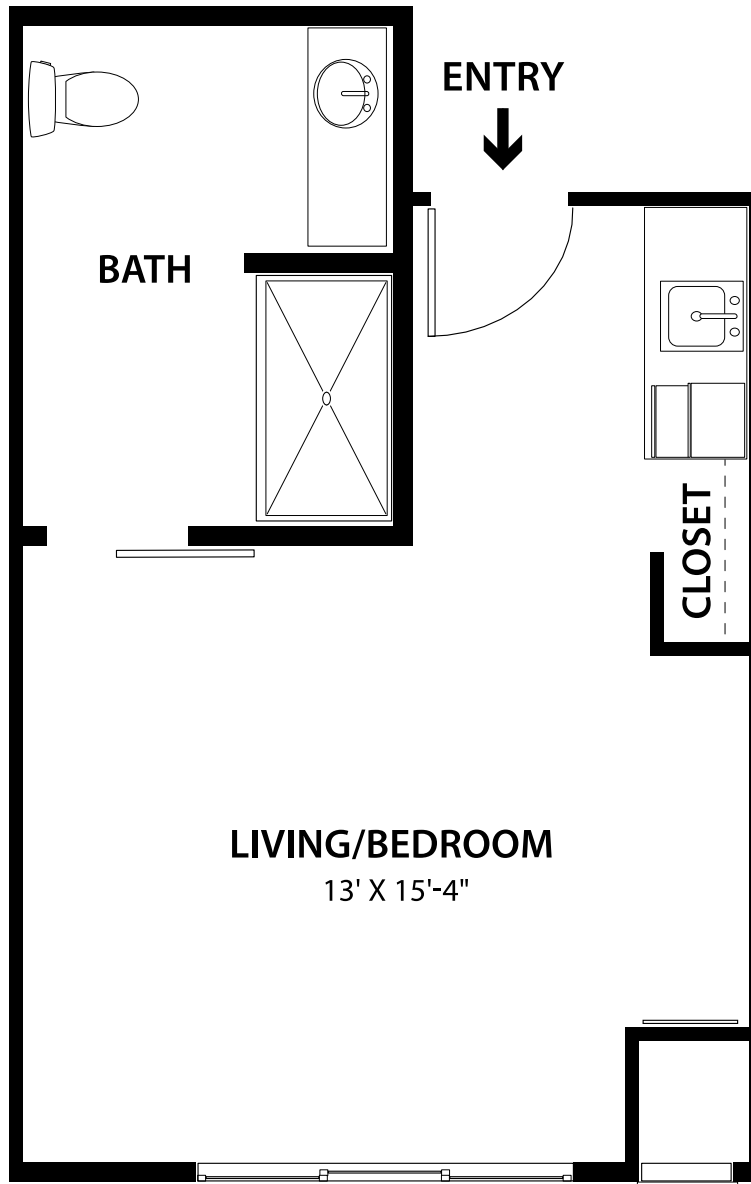

# Memory Care Apartments

Studio | 335-432 Square Feet

\* Actual room dimensions and layouts vary