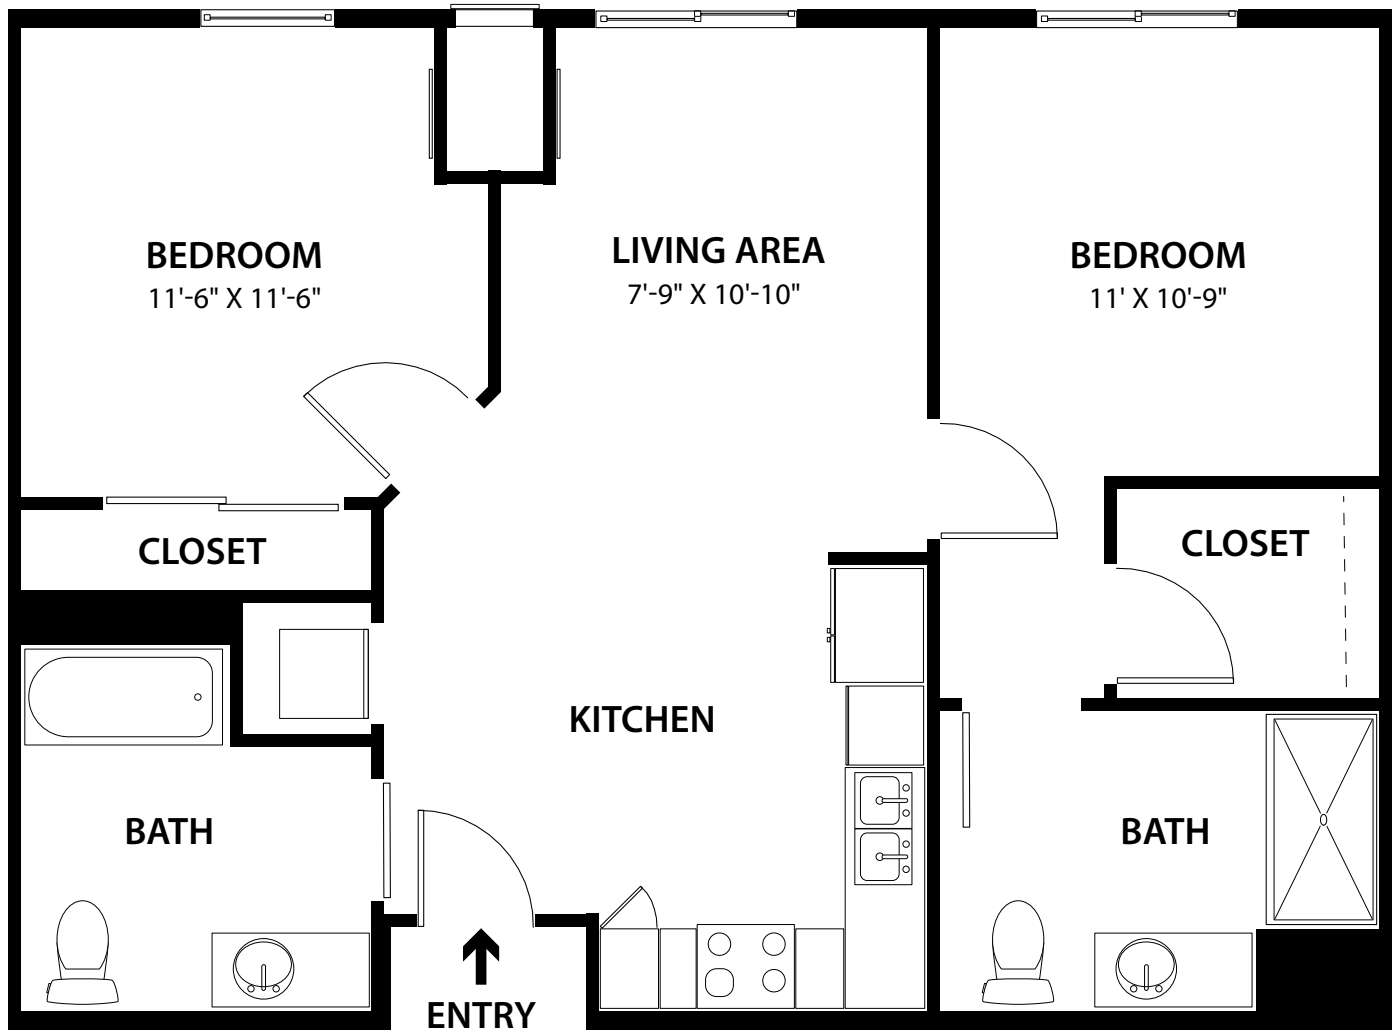

Independent Living Apartments

2 Bedroom | 2 Bathroom | 838-936 Square Feet

* Actual room dimensions and layouts vary