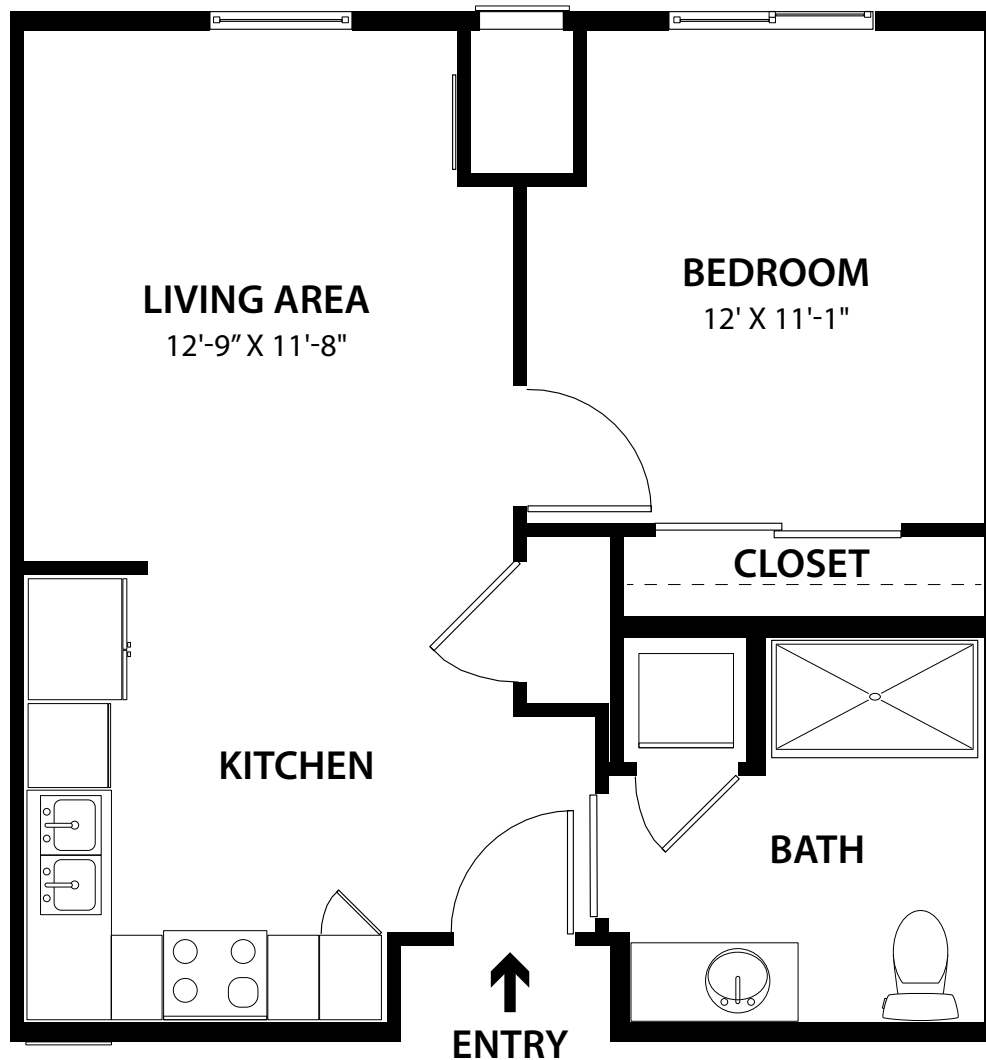

Independent Living Apartments

1 Bedroom | 1 Bathroom | 488-682 Square Feet

* Actual room dimensions and layouts vary