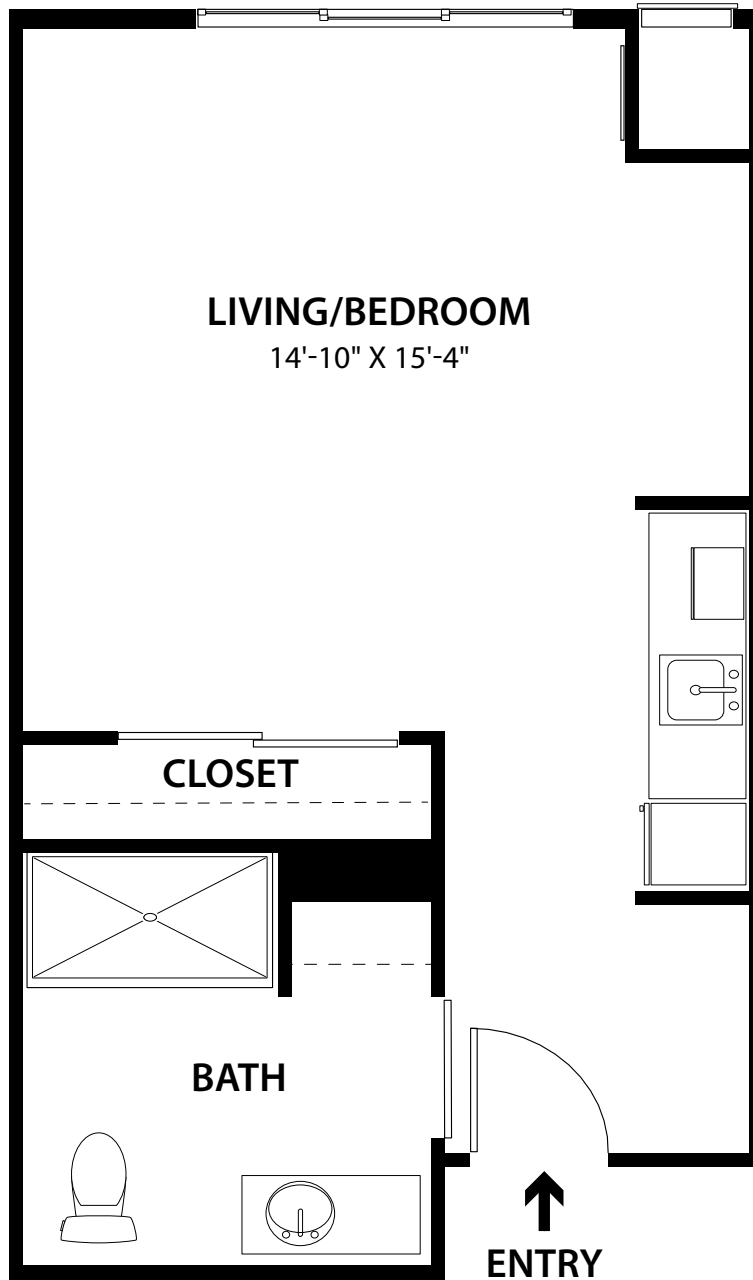

Assisted Living Apartments

Studio | 383-495 Square Feet

* Actual room dimensions and layouts vary