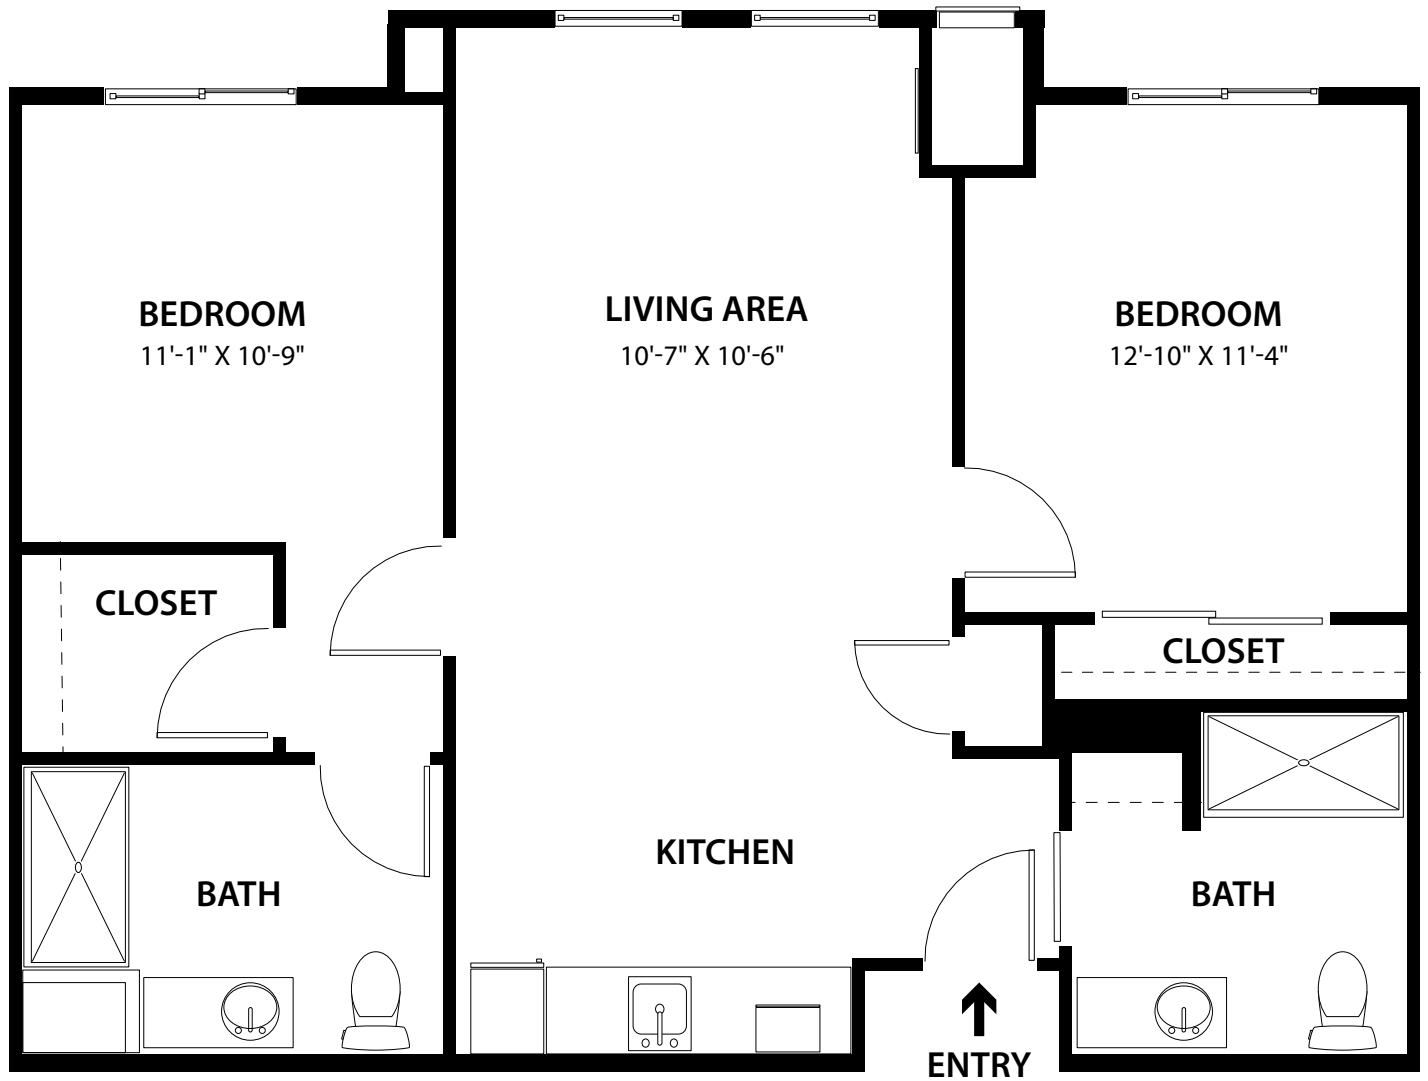

Assisted Living Apartments

2 Bedroom | 2 Bathroom | 838-935 Square Feet

* Actual room dimensions and layouts vary