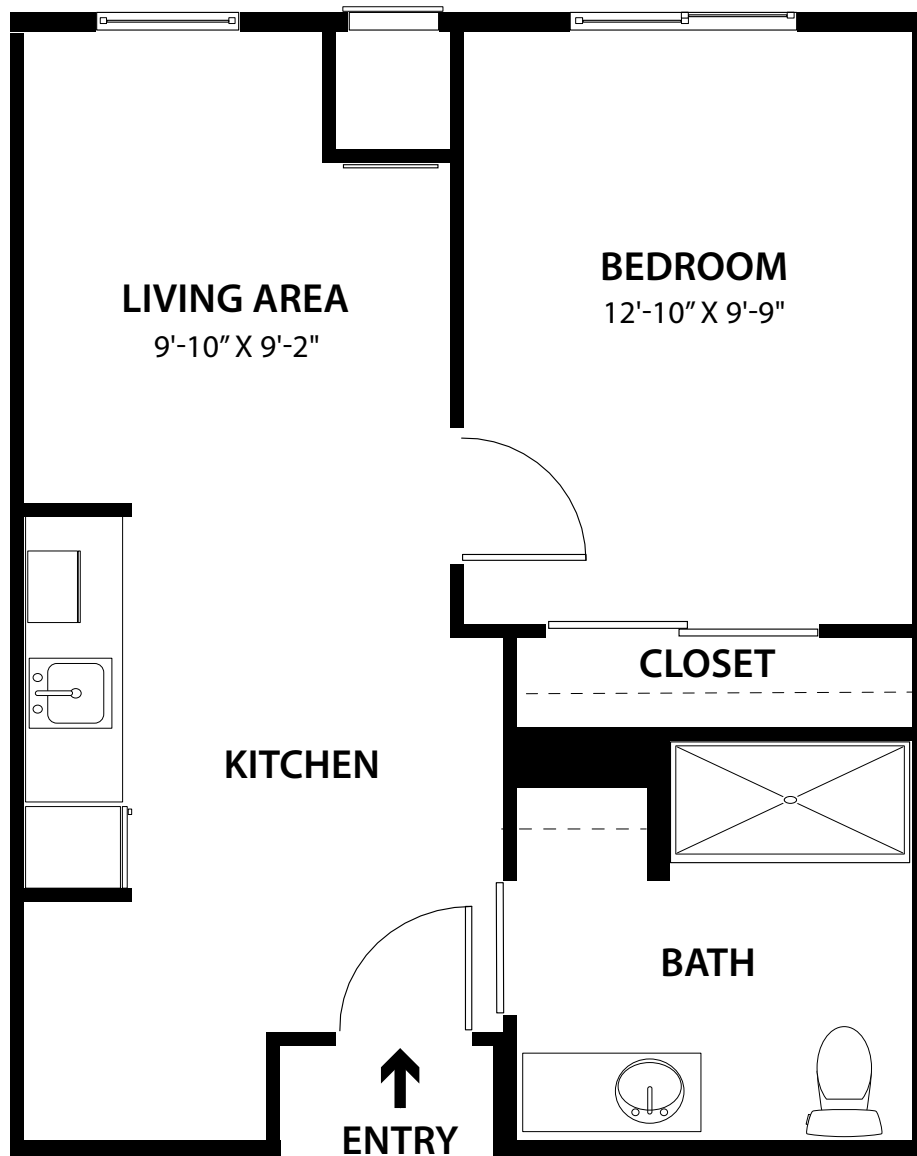

Assisted Living Apartments

1 Bedroom | 1 Bathroom | 488-605 Square Feet

* Actual room dimensions and layouts vary